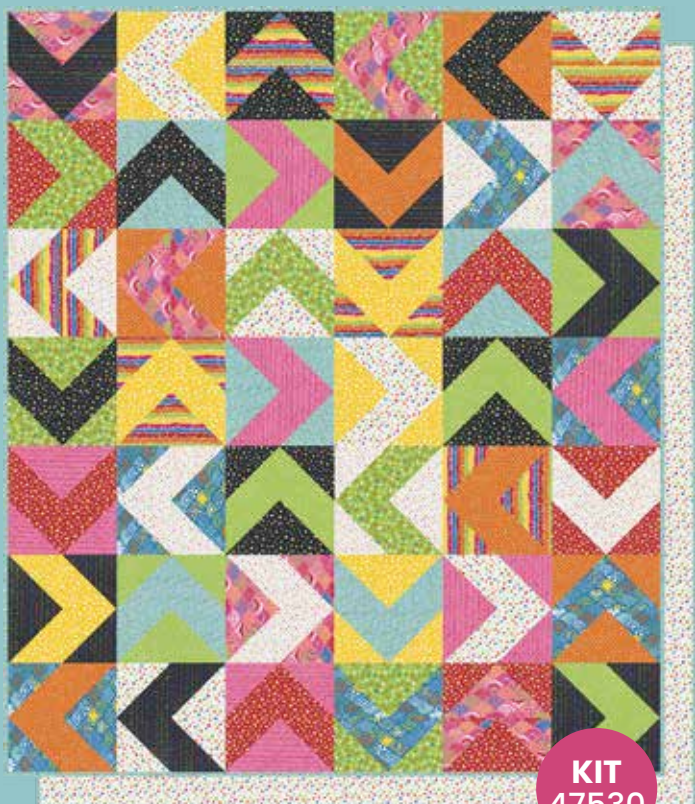

creativity glows

Creativity Shell 

KIT
47530

PS47530 Find Your Path 72" x 84"
Backing - 47532 11

Miss Make

MM 101 Looper 60" x 80"
Backing - 47534 11

Introducing Moda's New Designer - Shelancia Daniel of Creativity Shell

Turning the light on for youth mental health is the inspiration for the Creativity Shell's new fabric line, Creativity Glows. After spending the past six years teaching sewing and textile arts classes to a variety of different children in shelters, aba therapy programs, the juvenile justice system, and children suffering from anxiety, depression and more, our organization is convinced that the poor mental health of our young people is the main hinderance to their growth.