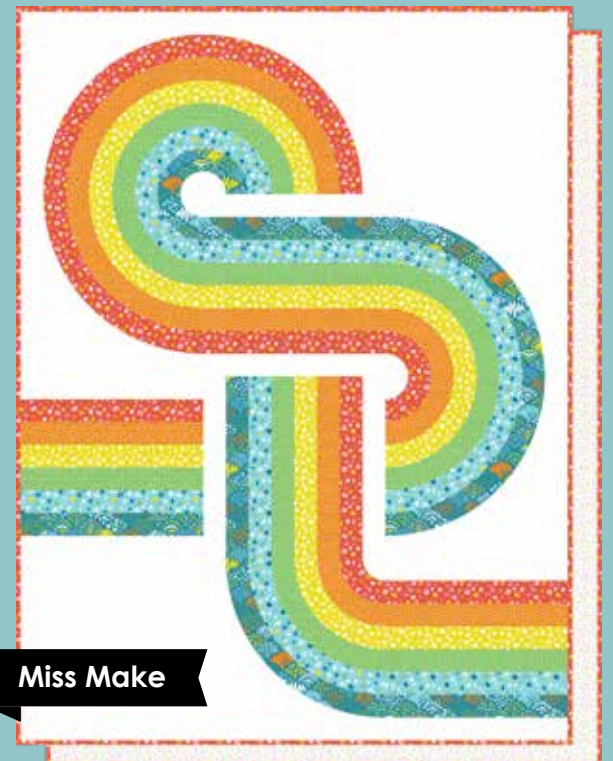

creativity glows

Creativity Shell 

KIT
47530

PS47530 Find Your Path 72" x 84"
Backing - 47532 11

Miss Make

MM 101 Looper 60" x 80"
Backing - 47534 11

Introducing Moda's New Designer - Shelancia Daniel of Creativity Shell

Turning the light on for youth mental health is the inspiration for the Creativity Shell's new fabric line, Creativity Glows. After spending the past six years teaching sewing and textile arts classes to a variety of different children in shelters, aba therapy programs, the juvenile justice system, and children suffering from anxiety, depression and more, our organization is convinced that the poor mental health of our young people is the main hinderance to their growth.