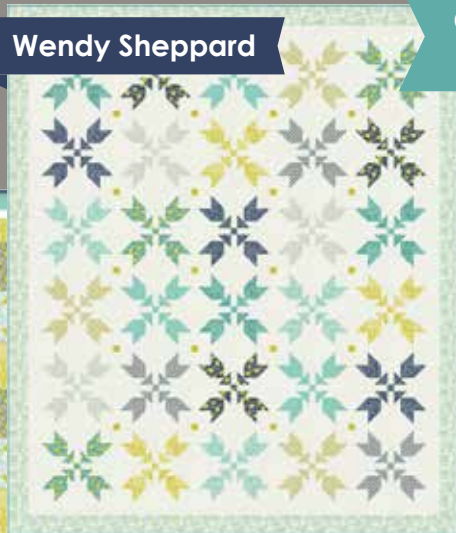

- Linzee

CAC 115 Knick Knacks 76" x 76"

WS 35 Skylark 69" x 81"

Wendy Sheppard

[Click Here To Shop This Collection!](#)

Crabtree Arts Collective

CAC 122 Stairway to the Stars
 54" x 66"

WS 41 Tea Cats
 74" x 74" LC Friendly

MORNING LIGHT

Linzee Kull McCray @seamswrite

PORCELAIN
9900 182

AGUA
9900 34

GRAY
9900 83

BELLA SOLID COORDINATES

moda FABRICS + SUPPLIES®

JANUARY DELIVERY