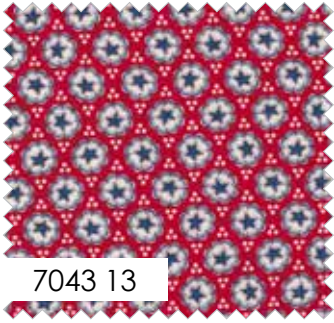

- Kathy

DECEMBER DELIVERY

moda FABRICS + SUPPLIES®

[Click Here To Shop This Collection!](#)

CHD 2124

Stitched With Pride 60" x 74"

CHD 2123

Flag Day 72" x 84"

MY COUNTRY Kathy Schmitz Studios

IVORY
9900 60

7040 12

7040 11

Panels measure 24" x 44".
Flag measures 15.5" x 22.5"
Star borders are 7" wide.
Large stars are 3.5".
Small stars are 1.75".

7041 11

7041 12

Panels measure 24" x 44". Pillow sizes vary.

TAN
9900 13

BELLA SOLID COORDINATES

moda FABRICS + SUPPLIES®

DECEMBER DELIVERY

MY COUNTRY Kathy Schmitz Studios

7043 13

7044 17

7046 13