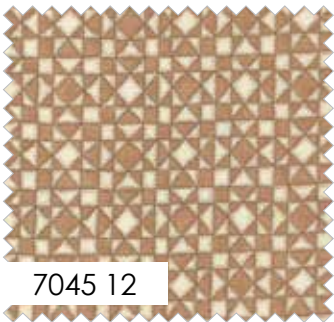

MY COUNTRY Kathy Schmitz Studios

7044 11

7040

Asst. 15

Asst. 10

AB

F8

JR

LC

MC

PP

KIT

DECEMBER DELIVERY

•25 Prints •100% Premium Cotton
AB's include one Panel 7040-11. F8's, JR's, LC's, MC's & PP's do not include panels.
JR's, LC's, MC's & PP's include 21 skus plus two each of 7042-7045 & 7046-11 & 12.