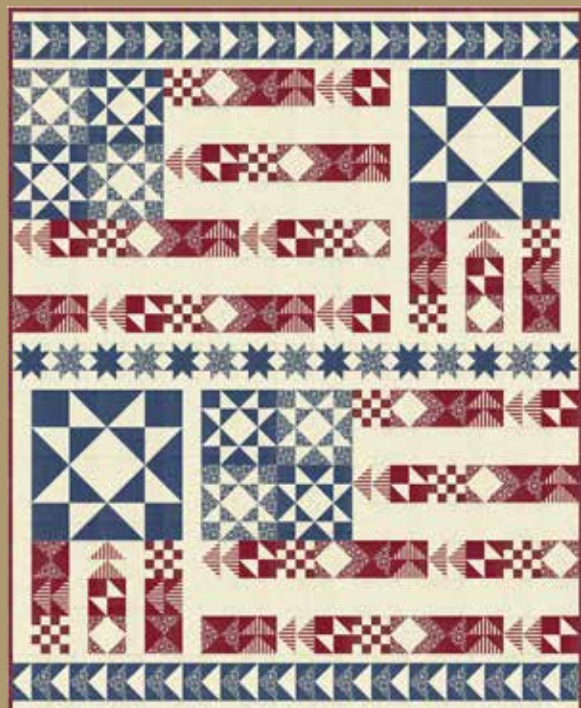

MY COUNTRY

Kathy Schmitz Studios

KIT
7040

Patterns by Coach House Designs

CHD 2122
Rockets Red Glare Wall 38" x 45"

CHD 2122
Rockets Red Glare Table Runner 51" x 22"

Kit includes wall hanging quilt & table runner!

This is My Country, land that I love!

I know the words to all of our patriotic songs and sing them proudly. My favorite song is *America the Beautiful*, written by Katharine Lee Bates. The lines "amber waves of grain," and "sea to shining sea" are so visual to me that I wanted to design this collection with a nod to simpler times by giving it a nostalgic touch. I like to think Katharine would want to sew a quilt using these fabrics.

- Kathy

DECEMBER DELIVERY

moda FABRICS + SUPPLIES®

[Click Here To Shop This Collection!](#)

CHD 2124

Stitched With Pride 60" x 74"

CHD 2123

Flag Day 72" x 84"