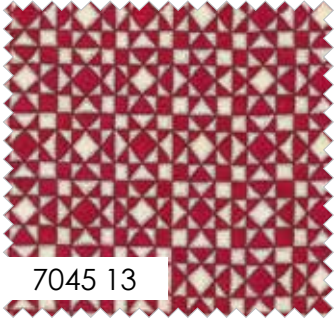

MY COUNTRY Kathy Schmitz Studios

7043 13

7040

Asst. 15

Asst. 10

AB

F8

JR

LC

MC

PP

KIT

DECEMBER DELIVERY

•25 Prints •100% Premium Cotton
AB's include one Panel 7040-11. F8's, JR's, LC's, MC's & PP's do not include panels.
JR's, LC's, MC's & PP's include 21 skus plus two each of 7042-7045 & 7046-11 & 12.